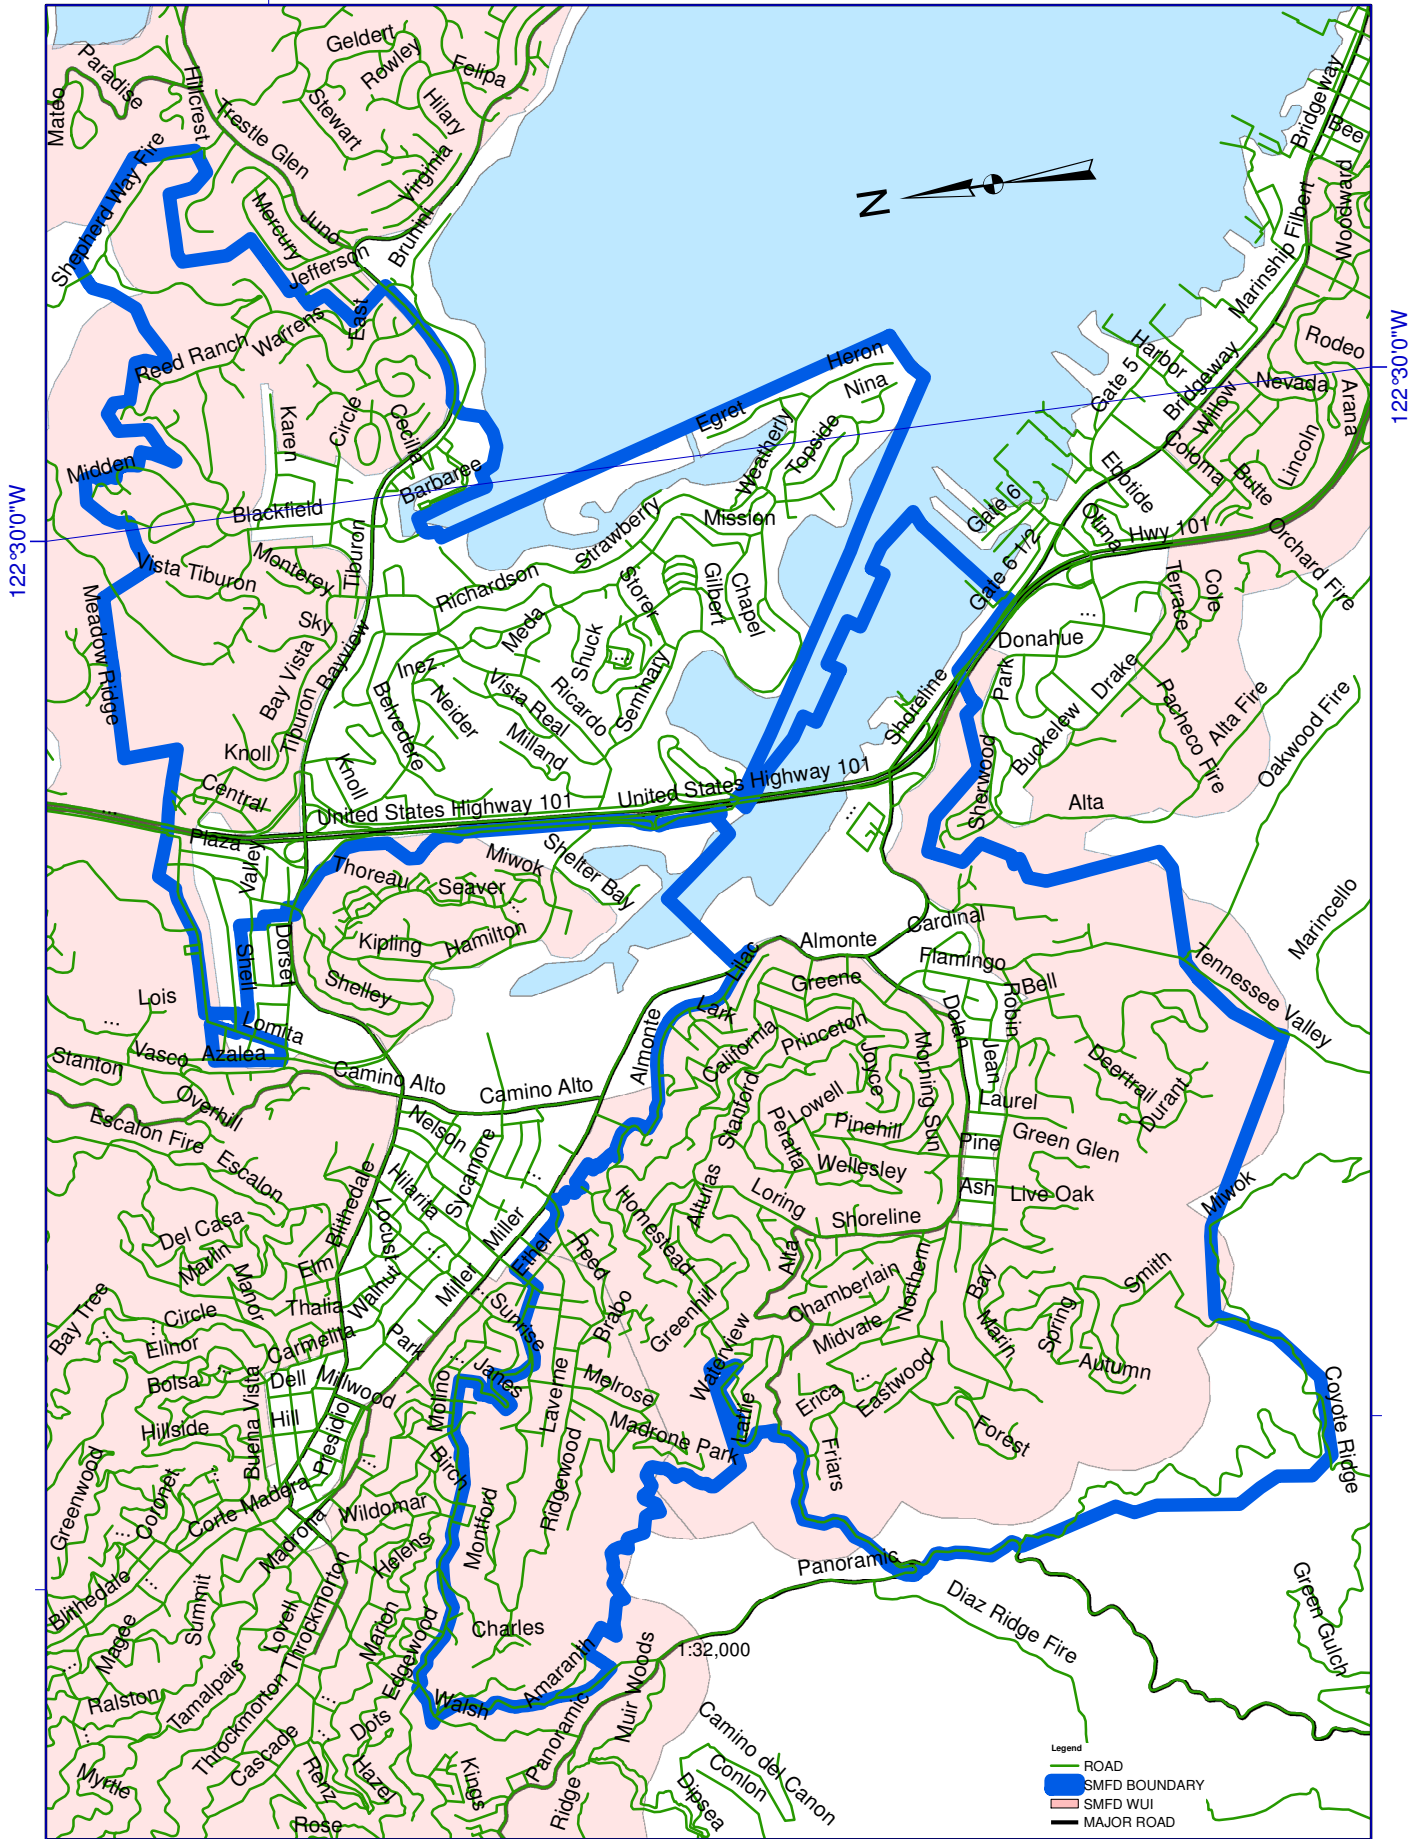

Southern Marin Fire District WUI

Map by Scott D. Alber, P.E.
Fire Marshal
Marin County Fire Department
10/7/10

- ROAD
- SMFD BOUNDARY
- SMFD WUI
- MAJOR ROAD